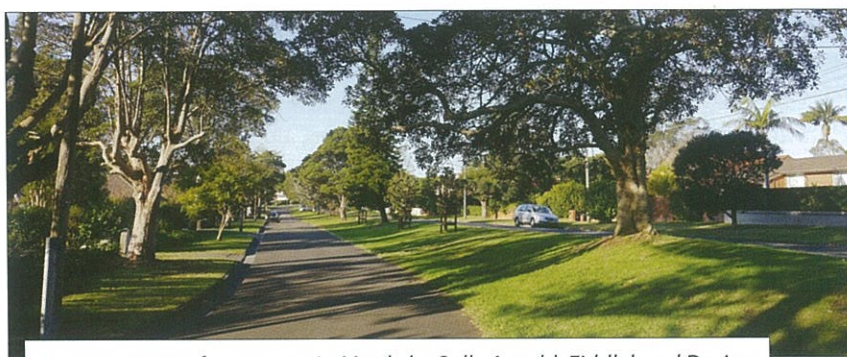

The highest award, the Allan Correy Award for Design Excellence, was awarded to Steve Warner of Outhouse Design for his pro bono design for the RSPCA's headquarters at Yagoona NSW. It was the second design Steve had done for the RSPCA. His previous design for a memorial garden winning a gold award in 2014.

Balcony garden by Adam Robinson

Residential design by Chris Weiss, Formation Landscapes

Management of tree scape in Manly by Sally Arnold, Fiddlehead Design

Sydney Children's Hospital by Steve Warner

RSPCA garden by Steve Warner, Outhouse Design